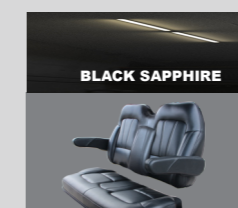

LED Lighting

- Foldable Windshield with Slidable Sub-windows
- Automobile Style Rear Bumper
- 14x7" Aluminum Wheel/ 23x10-14 Silent Tire with Off-road Thread
- Automotive E-coat Chassis
- 9" Multi-functional Touchscreen
(Carplay, Speed display, Driving Gear indication, Lights, Odometer, Radio, Music, Bluetooth Connection, Back-up camera image display.,etc)

Optional Golf Bag Holder

Storage Compartment

Cuboid Evolution Sound Bar

Powered Rear View Mirrors

Running Board

Optional All-Weather Enclosure

Silent Tire with Off-road Thread

Color Matching Standard(PPG Paint)

FLAMENCO RED

MINERAL WHITE

BLACK SAPPHIRE

PORTIMAO BLUE

ARCTIC GRAY

MEDITERRANEAN BLUE

EVOLUTION ELECTRIC VEHICLES INC

Corporate Offices: 2620 Palisades Drive, Corona CA 92882
Distribution Centers: Grand Prairie, TX; Orlando, FL
951-268-6689 info@evolutionelectricvehicle.com
MAVERICK 4 PLUS SELL SHEET V3.14 Oct 10, 2024